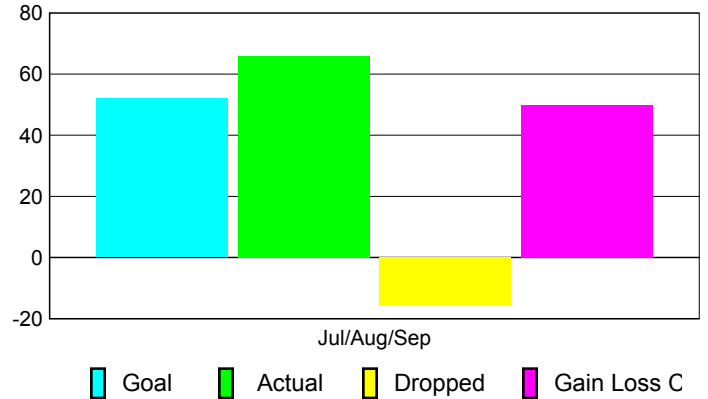

### YTD Status Quo Clubs 2010-2011

Status Quo Clubs Compared to Status Quo Members

## MEMBERSHIP

Membership Results  
2010-2011

Membership  
2009-2010

Month	Net Memb Goal	Actual New Memb	Actual Dropped Memb	Gain/Loss of Memb	Gain/Loss of Memb
Jul/Aug/Sep	52	66	-16	50	-118
<b>Totals</b>	<b>52</b>	<b>66</b>	<b>-16</b>	<b>50</b>	<b>-118</b>

### Membership Results 2010-2011

Goal, New, Dropped, Gain/Loss

### Comparison of Membership Gain/Loss

Current Year Compared to the Previous Year