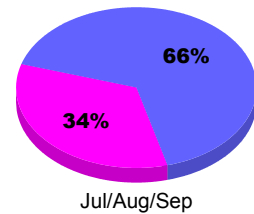

Gender Comparison 2010-2011