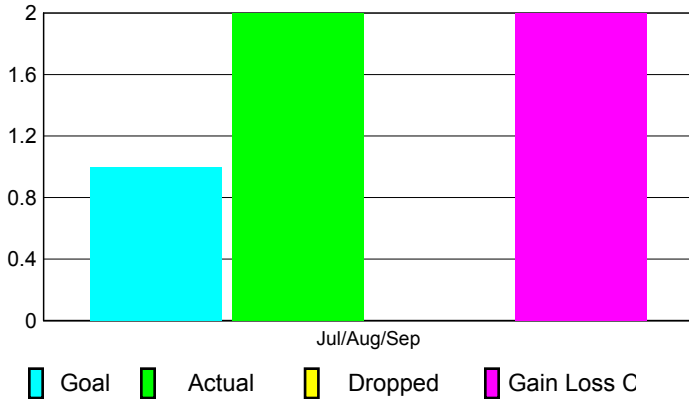

## CLUBS

Club Results  
2010-2011

Clubs  
2009-2010

Month	New Club Goal	Actual New Clubs	Actual Dropped Clubs	Gain/Loss of Clubs	Gain/Loss of Clubs
Jul/Aug/Sep	1	2	0	2	-5
<b>Totals</b>	<b>1</b>	<b>2</b>	<b>0</b>	<b>2</b>	<b>-5</b>

### Club Results 2010-2011

Goal, New, Dropped, Gain/Loss

### Comparison of Club Gain/Loss

Current Year Compared to the Previous Year