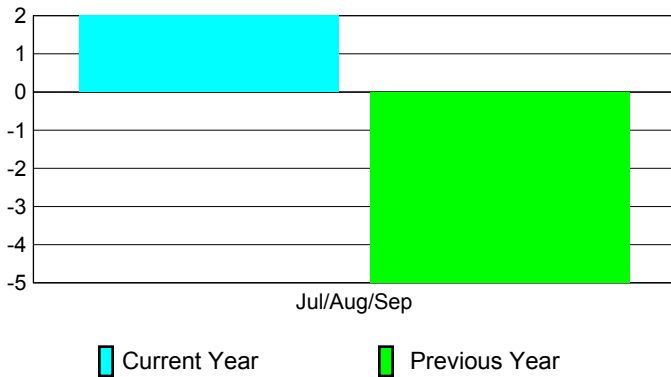

Comparison of Club Gain/Loss

Current Year Compared to the Previous Year